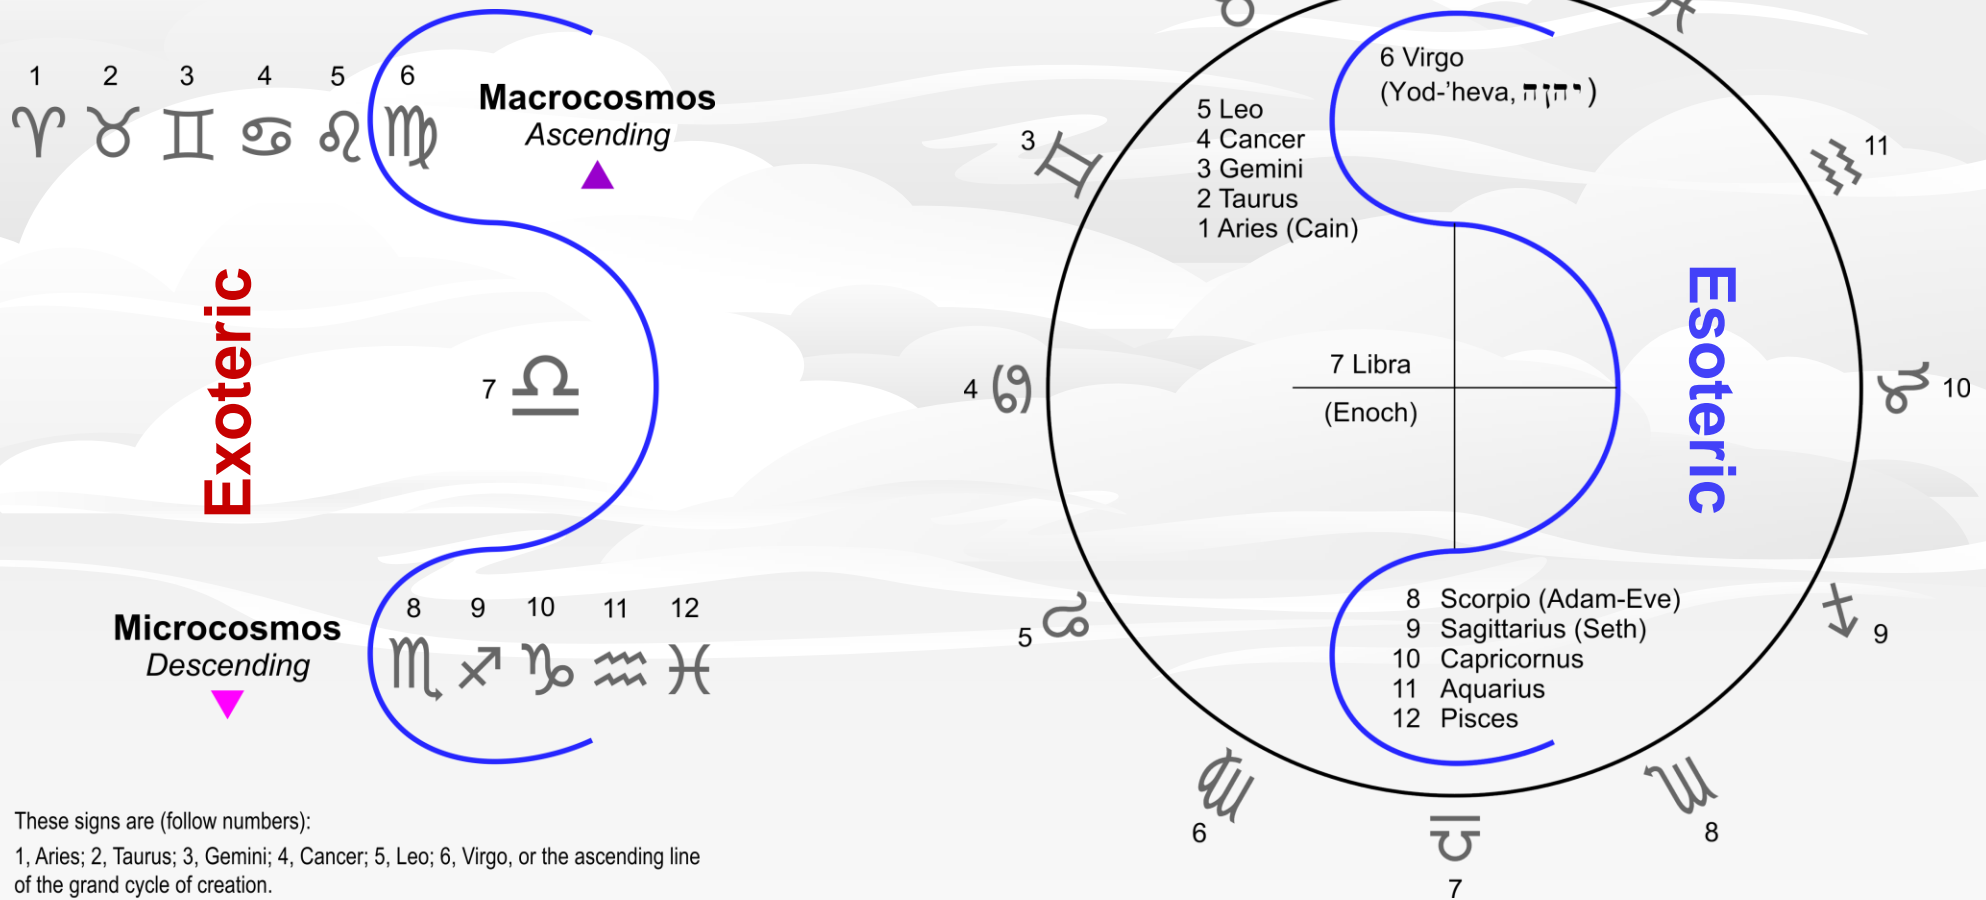

# The Wheel of Ezekiel

These signs are (follow numbers):

1, Aries; 2, Taurus; 3, Gemini; 4, Cancer; 5, Leo; 6, Virgo, or the ascending line of the grand cycle of creation.

After this comes 7, Libra — “man,” which, though it is found right in the middle, or the intersection point, leads down the numbers:

8, Scorpio; 9, Sagittarius; 10, Capricornus; 11, Aquarius; and 12, Pisces.

Integrative Theosophical Studies  
**After Isis Unveiled, Vol. II, pp. 460-64**  
 Revision 18.10 presented 30 November 2018  
[www.philaletheians.co.uk](http://www.philaletheians.co.uk)