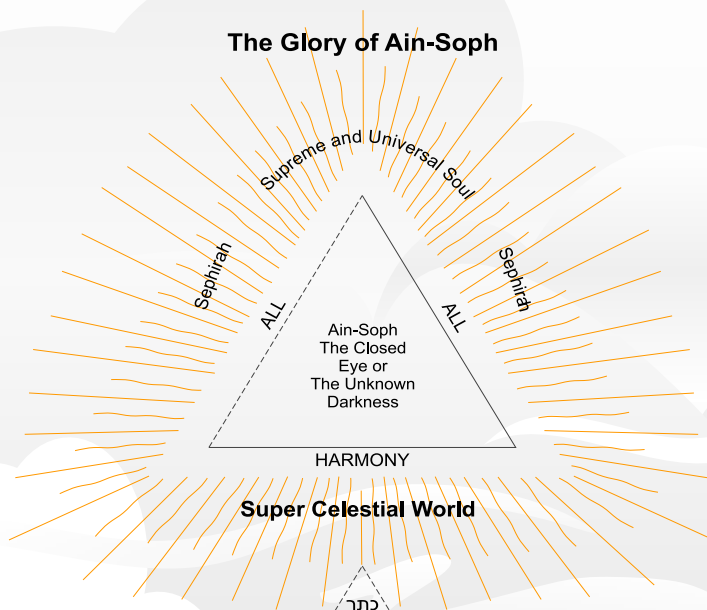

The Glory of Ain-Soph

Integrative Theosophical Studies

CHALDEO-JEWISH COSMOGONY

After *Isis Unveiled*, Vol. II, pp. 266-71

Diagram accompanying "Hindu vs. Chaldeo-Jewish Cosmogony" in the same series

www.philaletheians.co.uk