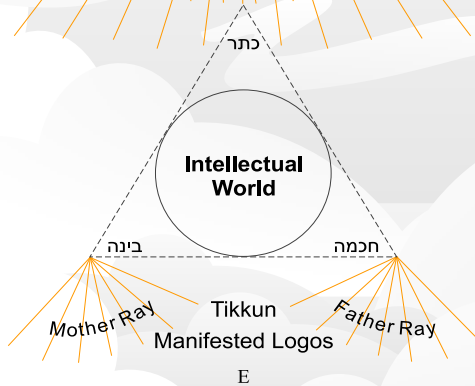

The Glory of Ain-Soph

Integrative Theosophical Studies

CHALDEO-JEWISH COSMOGONY

After *Isis Unveiled*, Vol. II, pp. 266-71

Diagram accompanying "Hindu vs. Chaldeo-Jewish Cosmogony" in the same series

www.philaletheians.co.uk